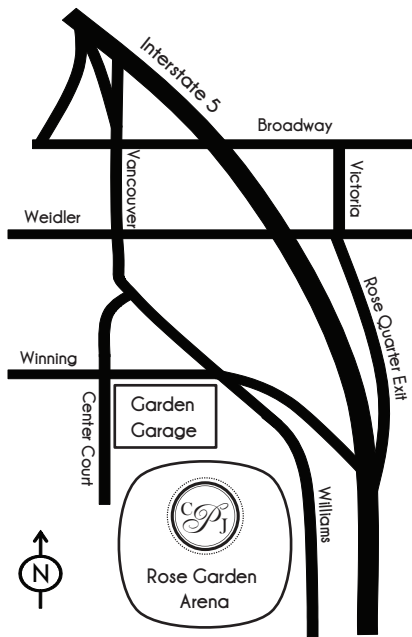

DIRECTIONS TO THE

Garcia/Perryman Wedding

From I-5 Northbound: Take the Rose Quarter Exit, left on Broadway (2nd light), left on Vancouver Ave. (2nd light), proceed straight, right on Center Court, left on Winning Way (1st light), enter Garden Garage entrance just after the 1st traffic light on your right.

From I-5 Southbound: Take the Rose Quarter Exit, proceed straight on Vancouver Ave., right on Center Court, left on Winning Way (1st light), enter Garden Garage entrance just after the 1st traffic light on your right.

To the Rose Room: Enter the Garden Garage from the north side of the campus (off of Winning Way). Park your vehicle. You will be at the buildings entrance on P4, enter the doors. You'll see a sign that reads "Lexus Club Level", walk through the double doors. The Rose Room will be located to your right.